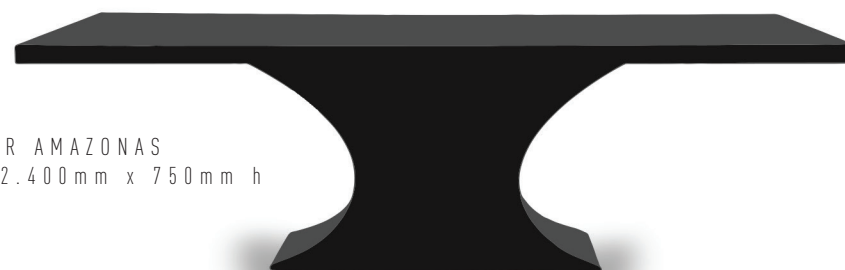

COLUNA DE JANTAR SÃO PAULO
Ø 1.100mm x 750mm h

MESA LATERAL SÃO PAULO
Ø 500mm x 610mm h

POLTRONA SOFT
Ø 1.100mm x 620mm h

BANCO AYALA
Ø 395mm x 460mm h

MESA LATERAL SÃO PAULO
Ø 500mm x 610mm h

MESA DE CENTRO LUNA
Ø 1.000mm x 300mm h
Ø 1.100mm x 300mm h

BANCO MAYA
Ø 397mm x 450mm h

MESA LATERAL BRASÍLIA
605mm x 600mm x 410mm h

COLUNA DE JANTAR BRASÍLIA
1.300mm x 600mm x 750mm
1.550mm x 600mm x 750mm
1.800mm x 600mm x 750mm

MESA JANTAR AMAZONAS
1.200mm x 2.400mm x 750mm h

BANQUETA MOAI
Ø 460mm x 800mm h

MESA BISTRÔ SUMMER
Ø 600mm x 1.125mm h

BANQUETA SWELL
525mm x 400mm x 1.300mm h

MESA BISTRÔ PALM SPRINGS
Ø 600mm x 1.125mm h

CADEIRA SWELL
400mm x 450mm x 1.040mm h

CHAISE LONG SWELL
2.130mm x 590mm x 1.140mm h