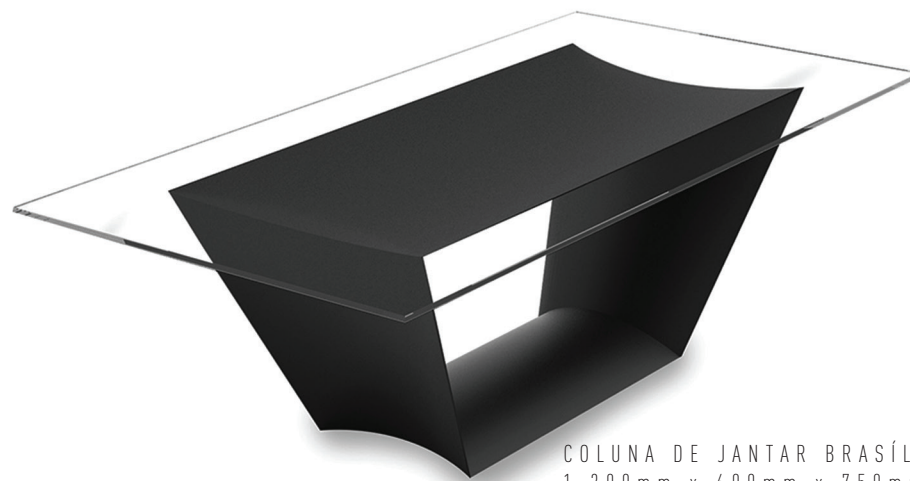

COLUNA DE JANTAR SÃO PAULO
Ø 1.100mm x 750mm h

MESA LATERAL SÃO PAULO
Ø 500mm x 610mm h

POLTRONA SOFT
Ø 1.100mm x 620mm h

BANCO AYALA
Ø 395mm x 460mm h

MESA LATERAL SÃO PAULO
Ø 500mm x 610mm h

MESA DE CENTRO LUNA
Ø 1.000mm x 300mm h
Ø 1.100mm x 300mm h

BANCO MAYA
Ø 397mm x 450mm h

MESA LATERAL BRASÍLIA
605mm x 600mm x 410mm h

COLUNA DE JANTAR BRASÍLIA
1.300mm x 600mm x 750mm
1.550mm x 600mm x 750mm
1.800mm x 600mm x 750mm

MESA JANTAR AMAZONAS
1.200mm x 2.400mm x 750mm h